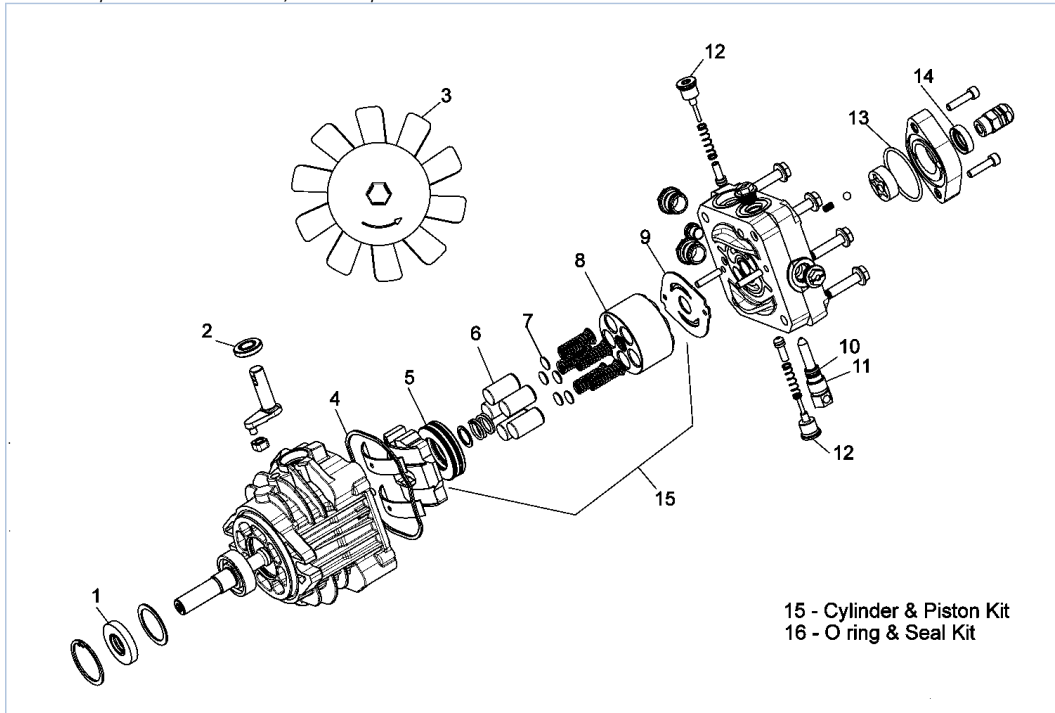

ldp-10-002 LDP-10-002 / LDP Pump

Part List

ldp-10-002 LDP-10-002 / LDP Pump

REF #	ITEM #	DESCRIPTION	QTY	REMARK
1	788110	Oil Seal	1	
2	788111	Seal	1	(25mm OD 15mm ID)
3	798077	Fan - CCW	1	(plastic)
4	788114	Housing Gasket	1	LDP-10
5	798078	Thrust Bearing Set	1	
6	798079	Piston (Hydraulic)	5	
7	798080	Spacer	5	
8	798081	Cylinder Barrel	1	
9	798082	Wear Plate	1	
10	788112	Ring, Back-up	1	
11	788104	O-Ring (.364 ID)	1	
12	788113	O-Ring	1	(.468 ID)
13	788109	O-Ring	1	(2.068 OD)
14	788043	Oil Seal	1	
15	799034	Cylinder & Piston Repair Kit - LDP	1	(incl. ref. 5, 6, 7, 8, & 9)
16	799035	O-ring & Oil Seal Kit - LDP	1	(Incl. ref. 1, 2, 4, 10, 11, 12, 13, & 14)

Part List

Tecumseh-Head LDP-10-002 / Complete Replacement.

REF #	ITEM #	DESCRIPTION	QTY	REMARK
1	794854	Complete Replacement - Hydraulic Pump (LDP-10-002)	1	